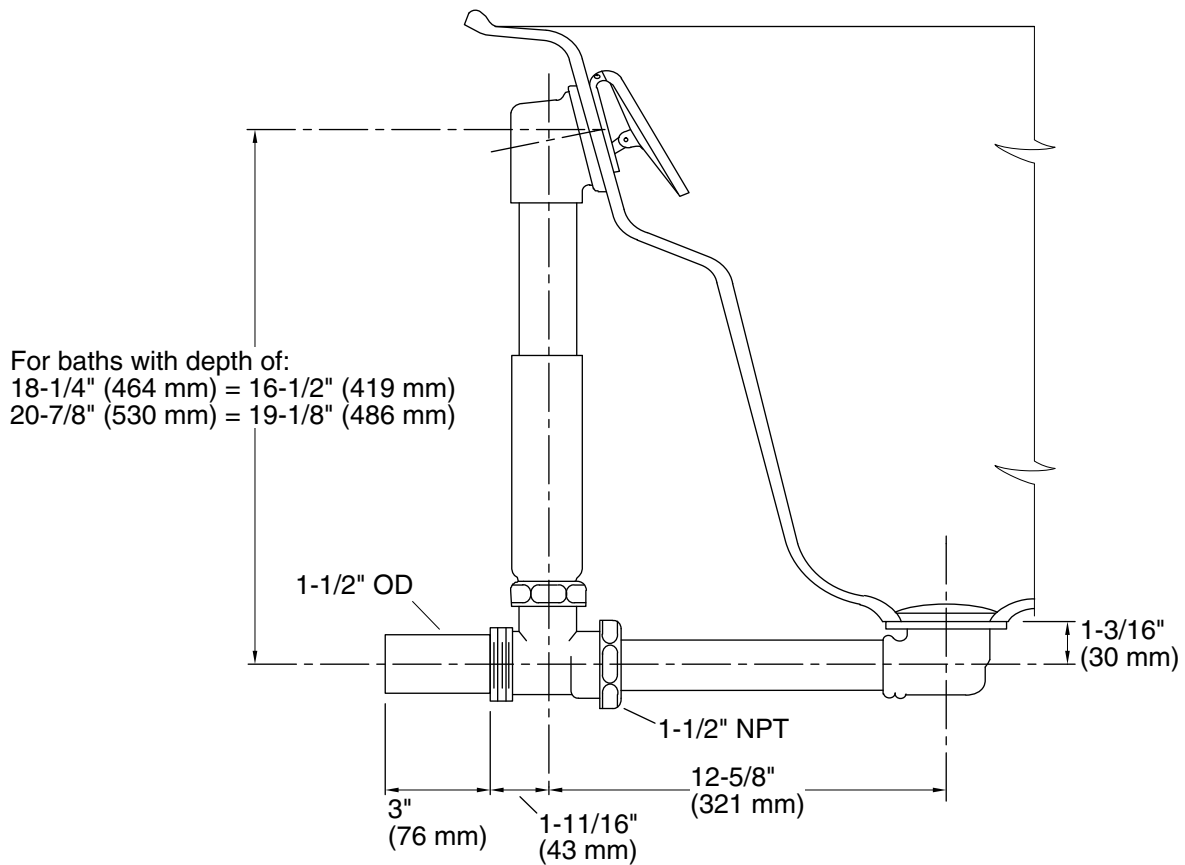

Features

- 17-gauge brass construction.
- Brass tailpiece.
- 1½" (38 mm) NPT connection.
- Supports both above- and through-the-floor installations.
- For use with Tea-for-Two® 5' (1524 mm) and 6' (1828 mm) baths, BubbleMassage™ air baths, and whirlpools.

Technical Information

All product dimensions are nominal.

Notes

Install this product according to the installation guide.

ADA compliant when installed to the specific requirements of these regulations.